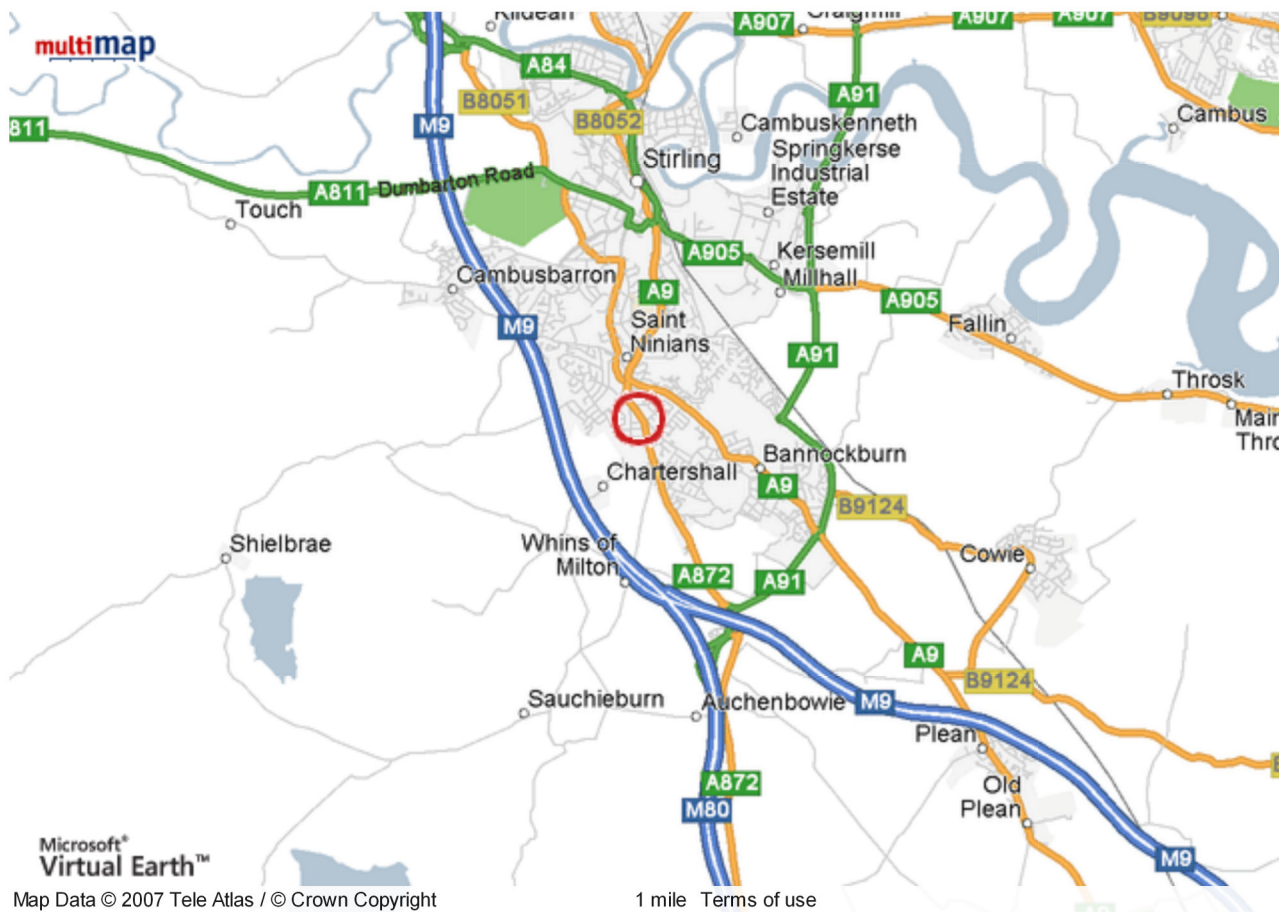

from Microsoft® Live Search

### Map of FK7 0PH

Map Data © 2007 Tele Atlas / © Crown Copyright

1 mile Terms of use

#### Nearest transport link

#### Your notes

Railway: Stirling (1.88mi, 3.02km)

Airport: Edinburgh Airport (24.17mi, 38.89km)